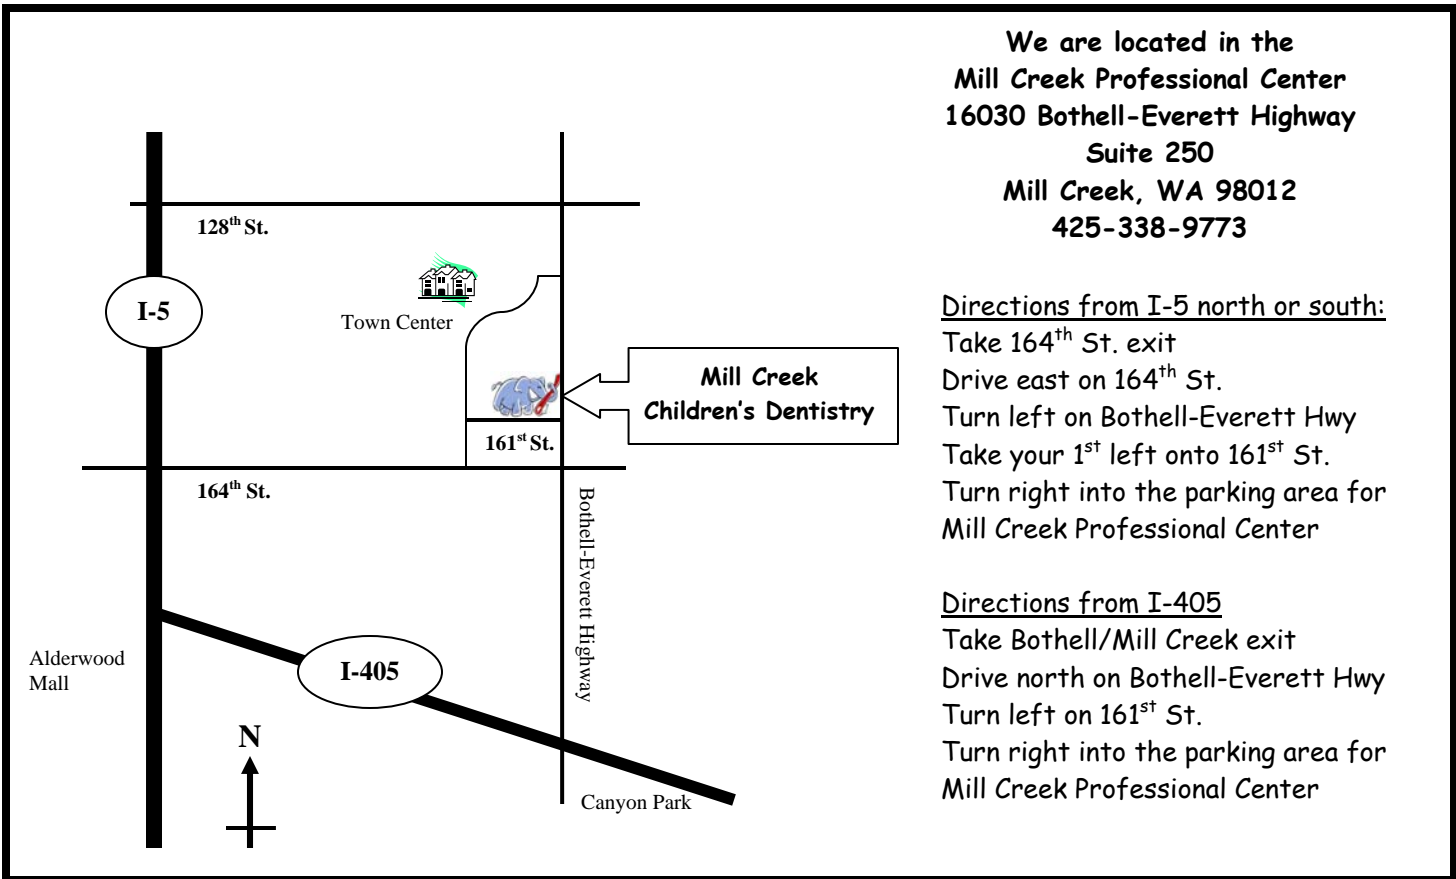

We are located in the
Mill Creek Professional Center
16030 Bothell-Everett Highway
Suite 250
Mill Creek, WA 98012
425-338-9773

Directions from I-5 north or south:

Take 164th St. exit
Drive east on 164th St.
Turn left on Bothell-Everett Hwy
Take your 1st left onto 161st St.
Turn right into the parking area for
Mill Creek Professional Center

Directions from I-405

Take Bothell/Mill Creek exit
Drive north on Bothell-Everett Hwy
Turn left on 161st St.
Turn right into the parking area for
Mill Creek Professional Center

We are located in the
Mill Creek Professional Center
16030 Bothell-Everett Highway
Suite 250
Mill Creek, WA 98012
425-338-9773

Directions from I-5 north or south:

Take 164th St. exit
Drive east on 164th St.
Turn left on Bothell-Everett Hwy
Take your 1st left onto 161st St.
Turn right into the parking area for
Mill Creek Professional Center

Directions from I-405

Take Bothell/Mill Creek exit
Drive north on Bothell-Everett Hwy
Turn left on 161st St.
Turn right into the parking area for
Mill Creek Professional Center